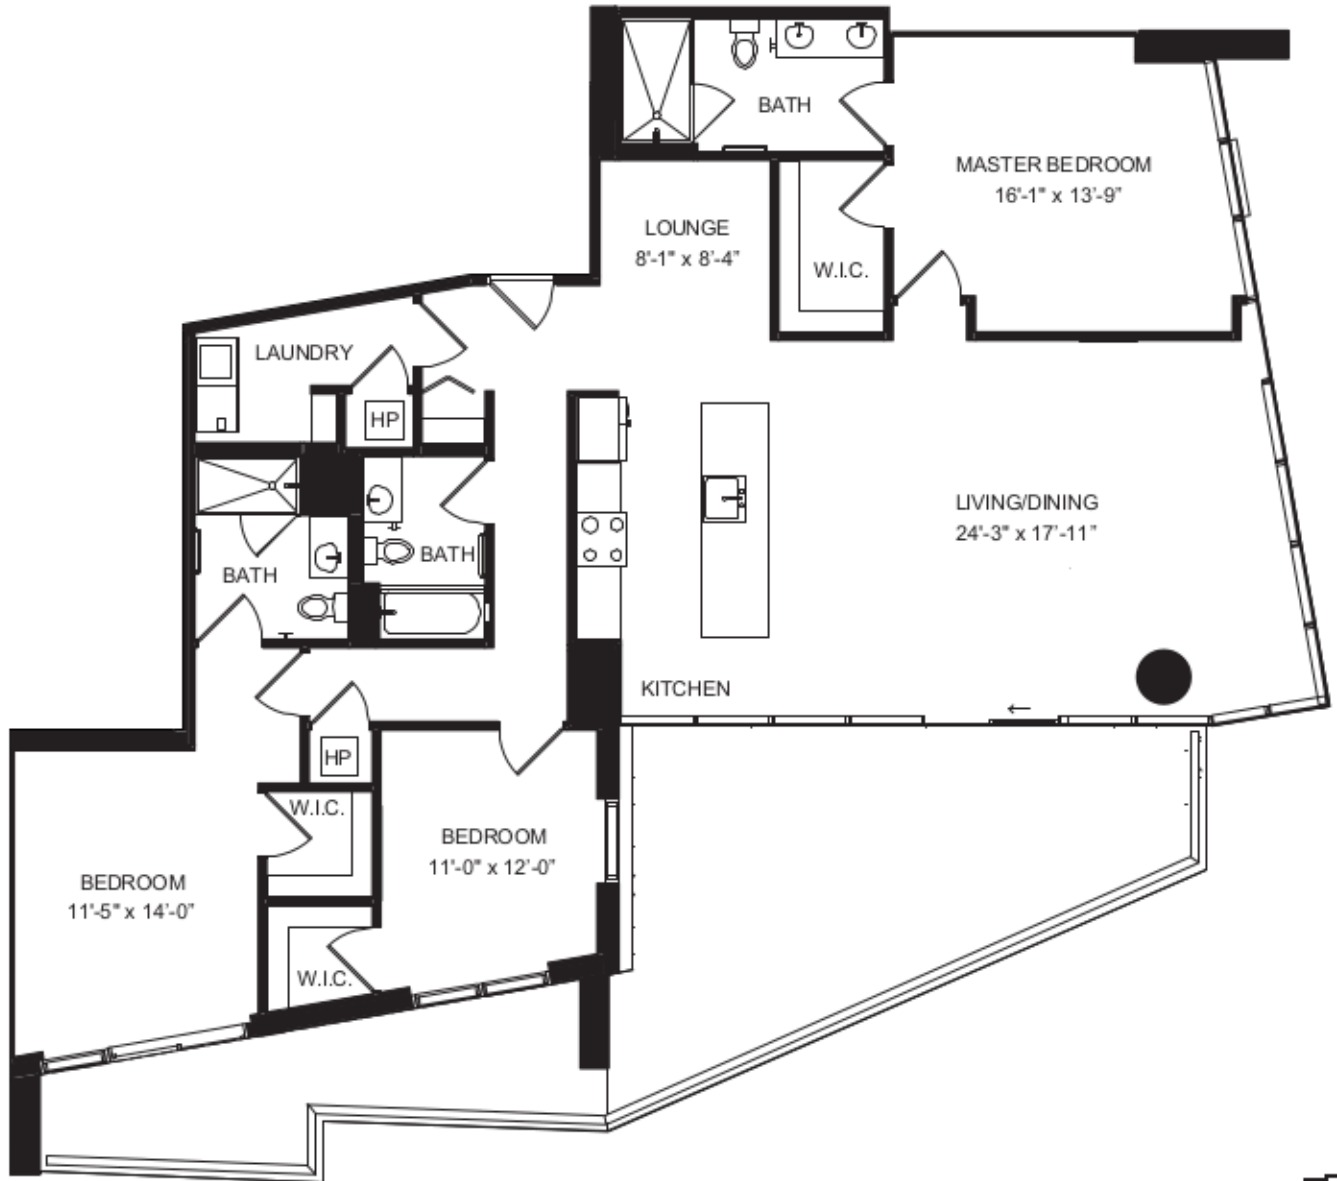

Unit 17A

LEVEL 26-31 - 3 BED - 3 BATH - 1,919 SQ FT

VIEW SOUTH - EAST

apartment

rent

availability