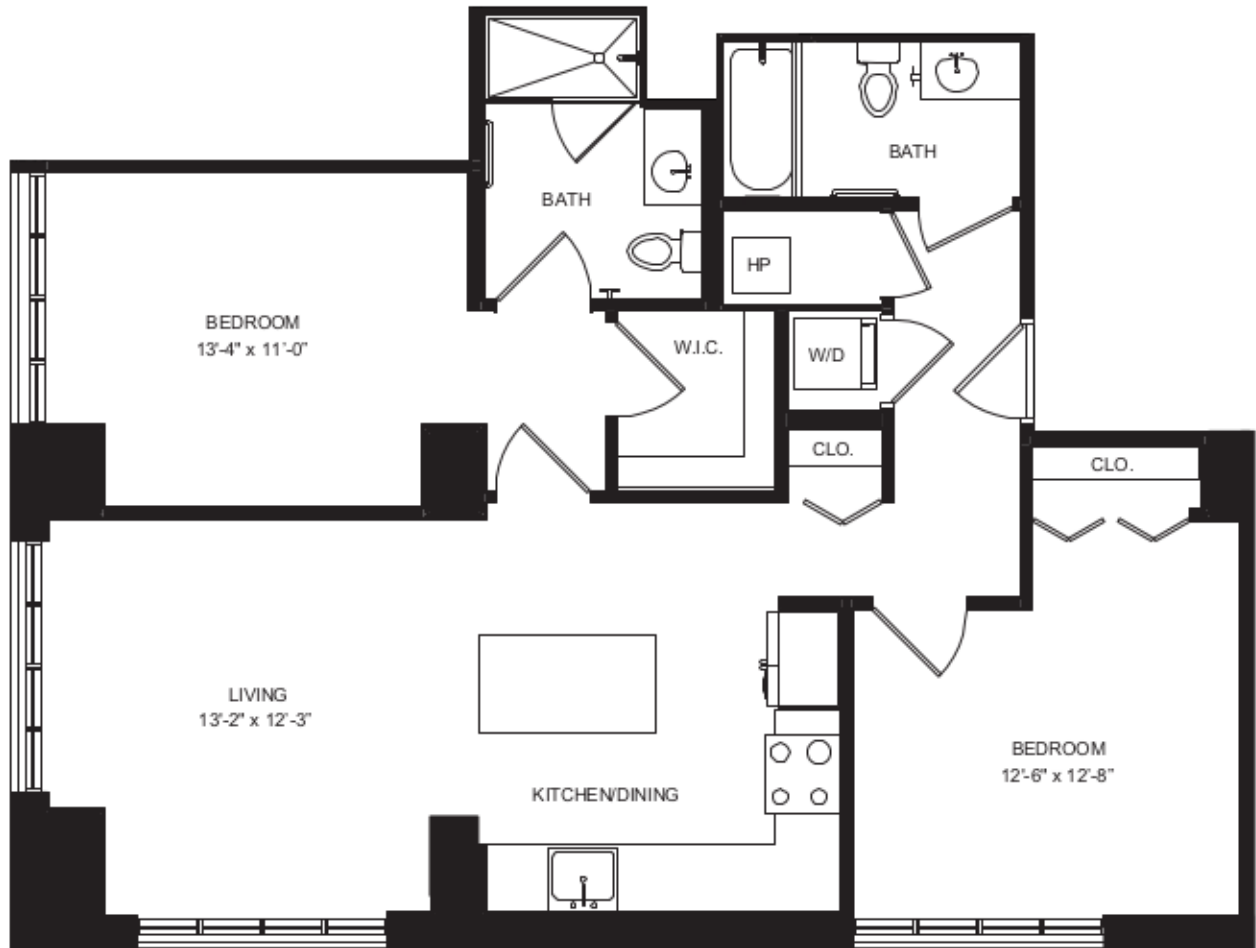

Unit P8

PODIUM LEVEL 2 - 2 BED - 2 BATH - 1,008 SQ FT

VIEW SOUTH-WEST

apartment

rent

availability