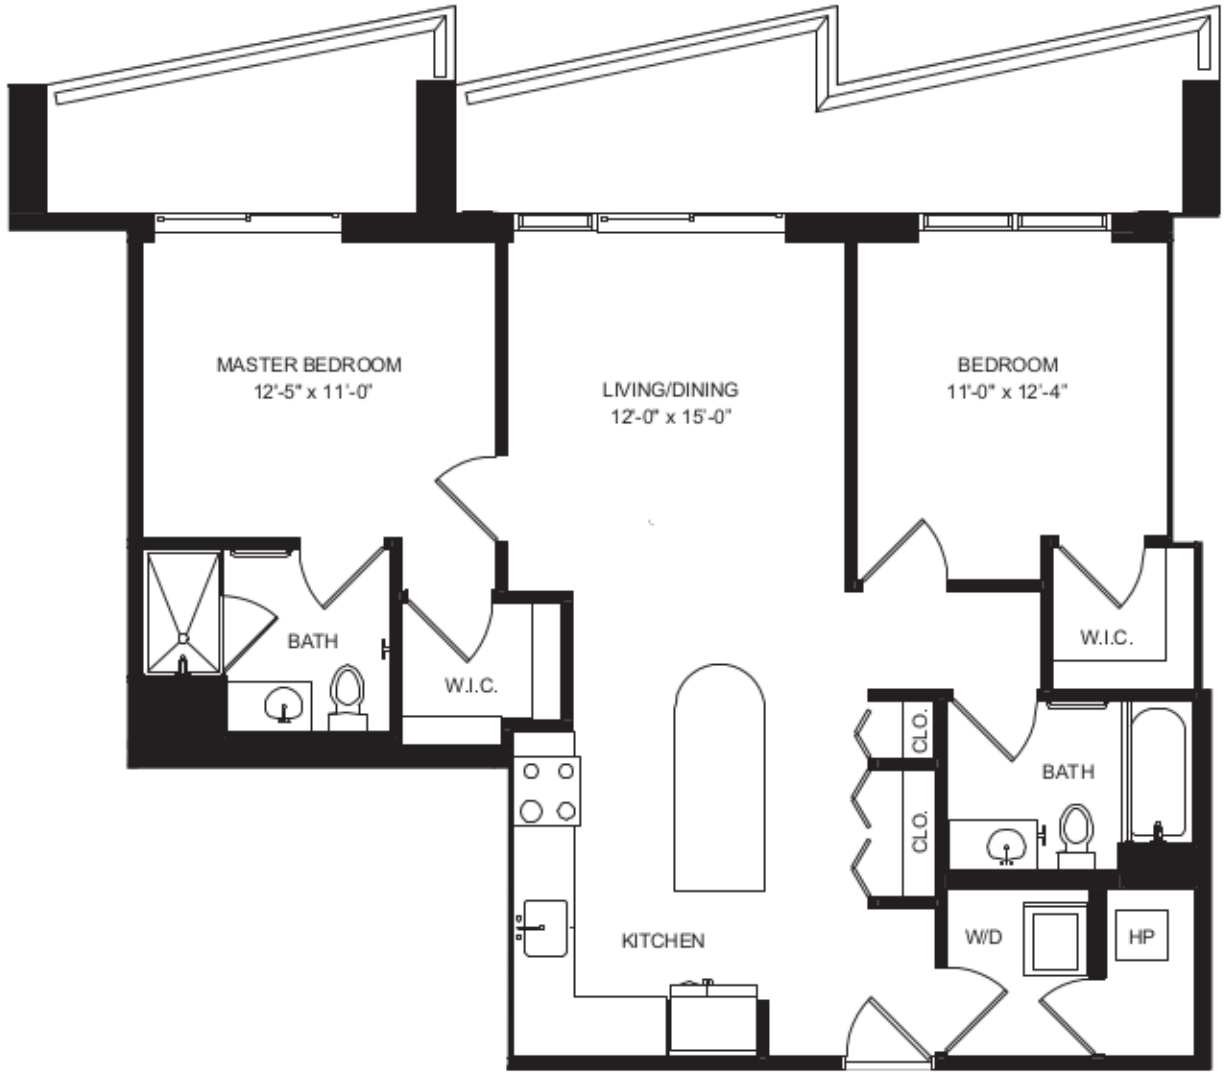

Unit 4

LEVEL 6-30 - 2 BED - 2 BATH - 1,027 SQ FT

VIEW NORTH

apartment

rent

availability