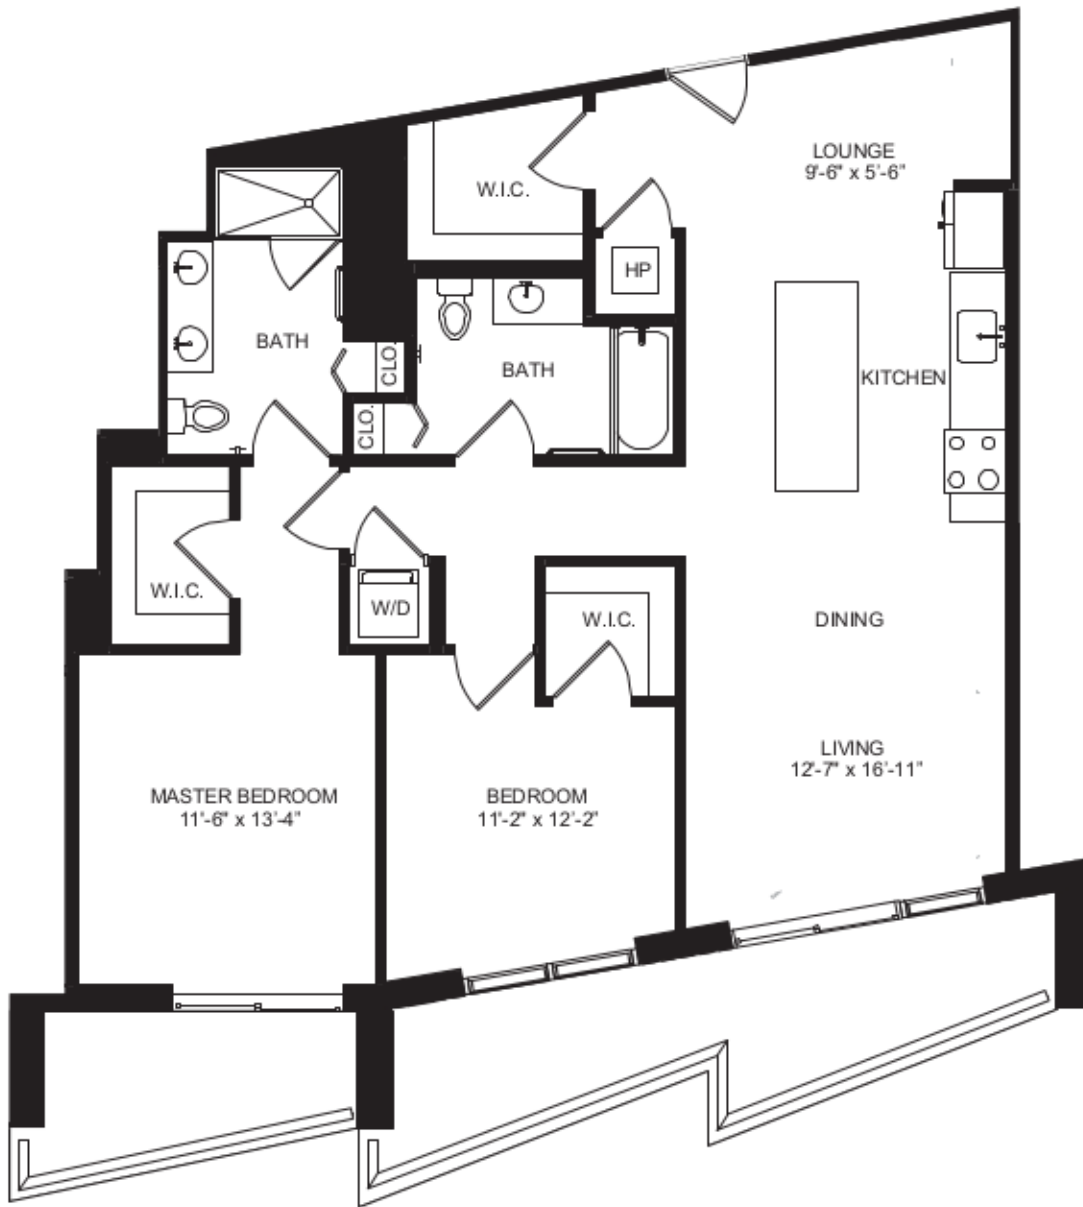

Unit 11

LEVEL 6-25 - 2 BED - 2 BATH - 1,199 SQ FT

VIEW SOUTH

apartment

rent

availability