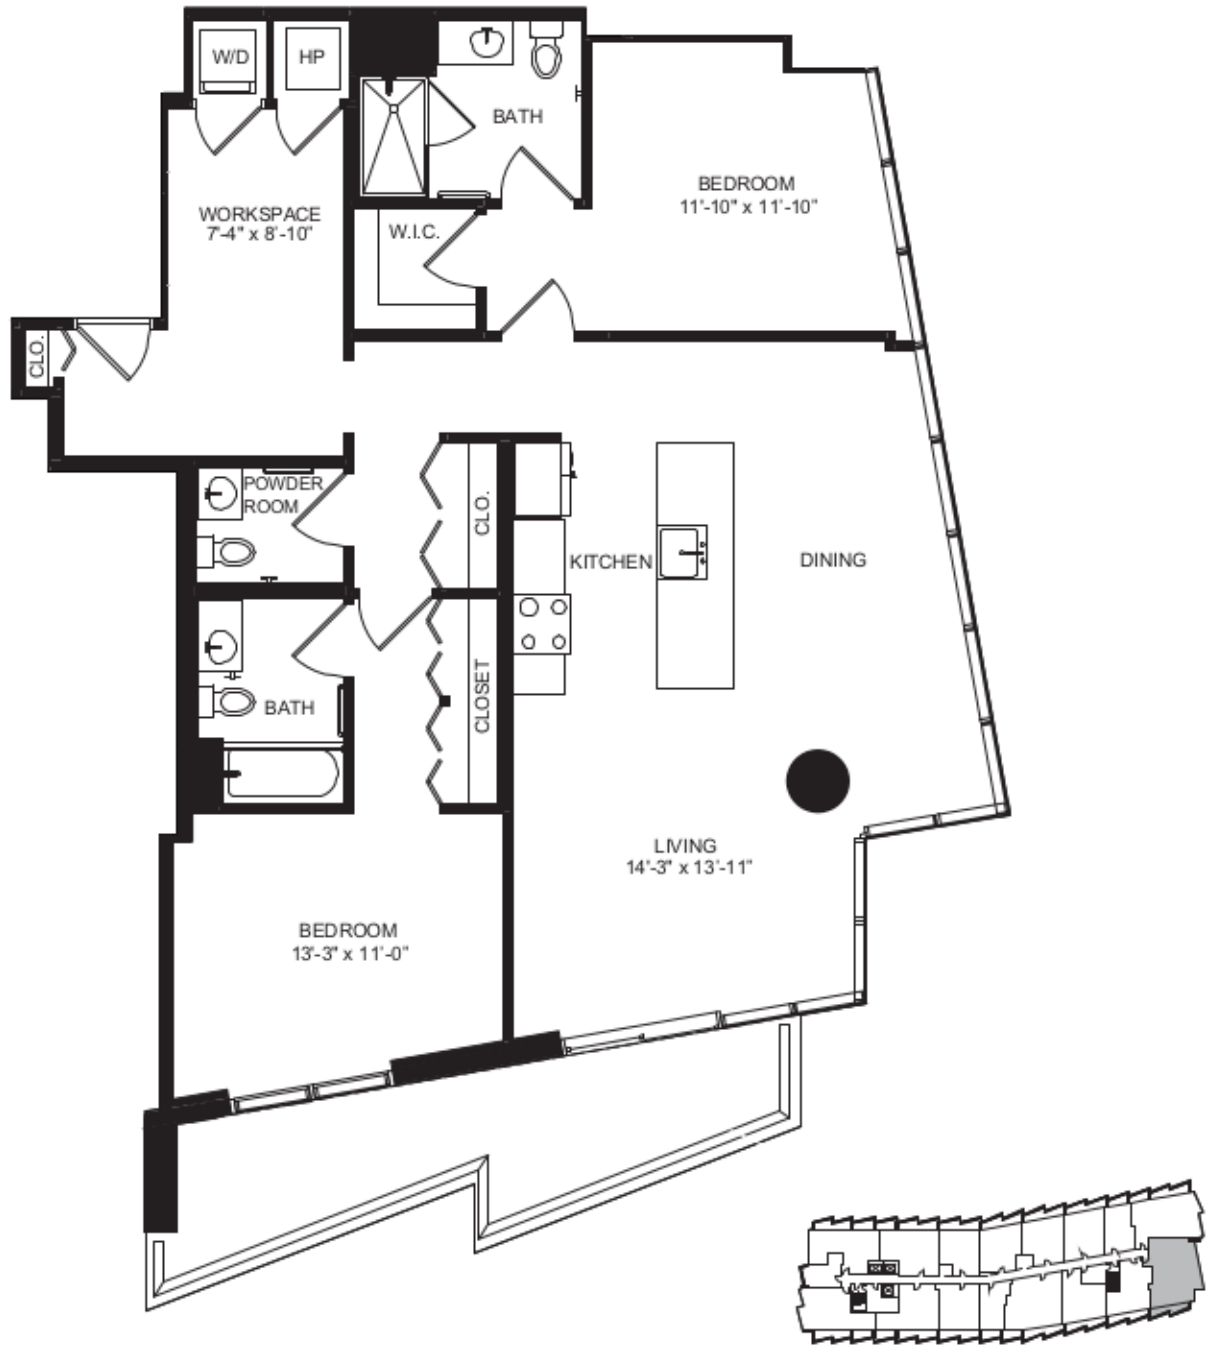

Unit 17

LEVEL 7-25 - 2 BED - 2.5 BATH - 1,365 SQ FT

VIEW SOUTH-EAST

apartment

rent

availability