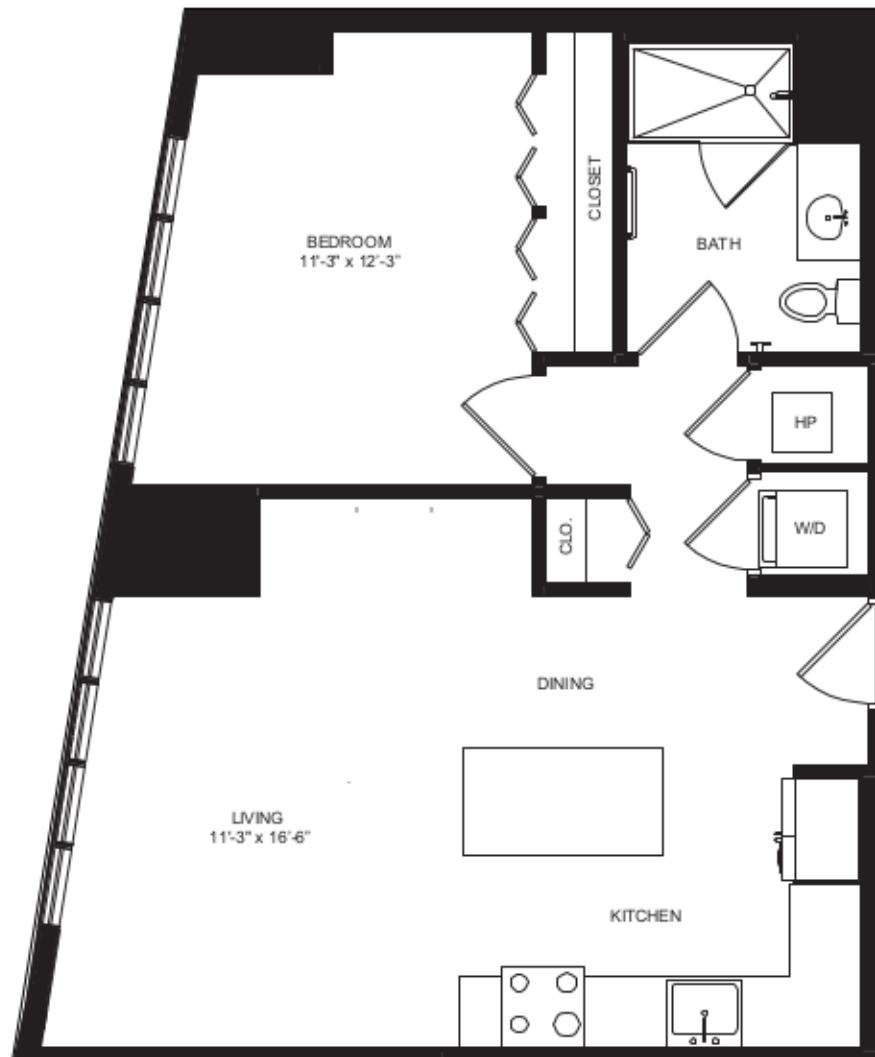

# Unit P5

PODIUM LEVEL - 1 BED - 1 BATH - 733 SQ FT

VIEW WEST

**apartment**

**rent**

**availability**