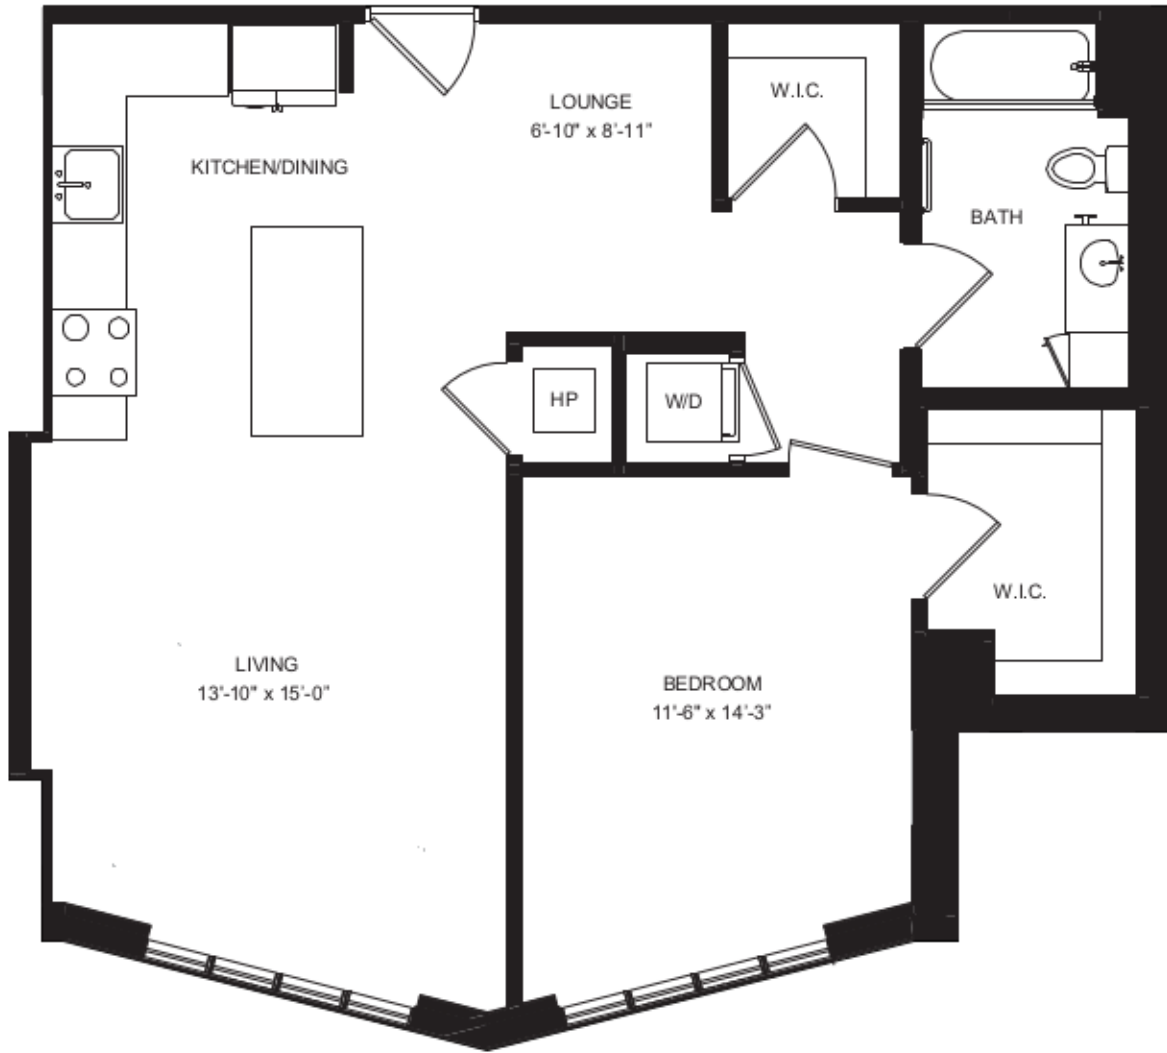

Unit P15

PODIUM LEVEL - 1 BED - 1 BATH - 893 SQ FT

VIEW SOUTH

apartment

rent

availability