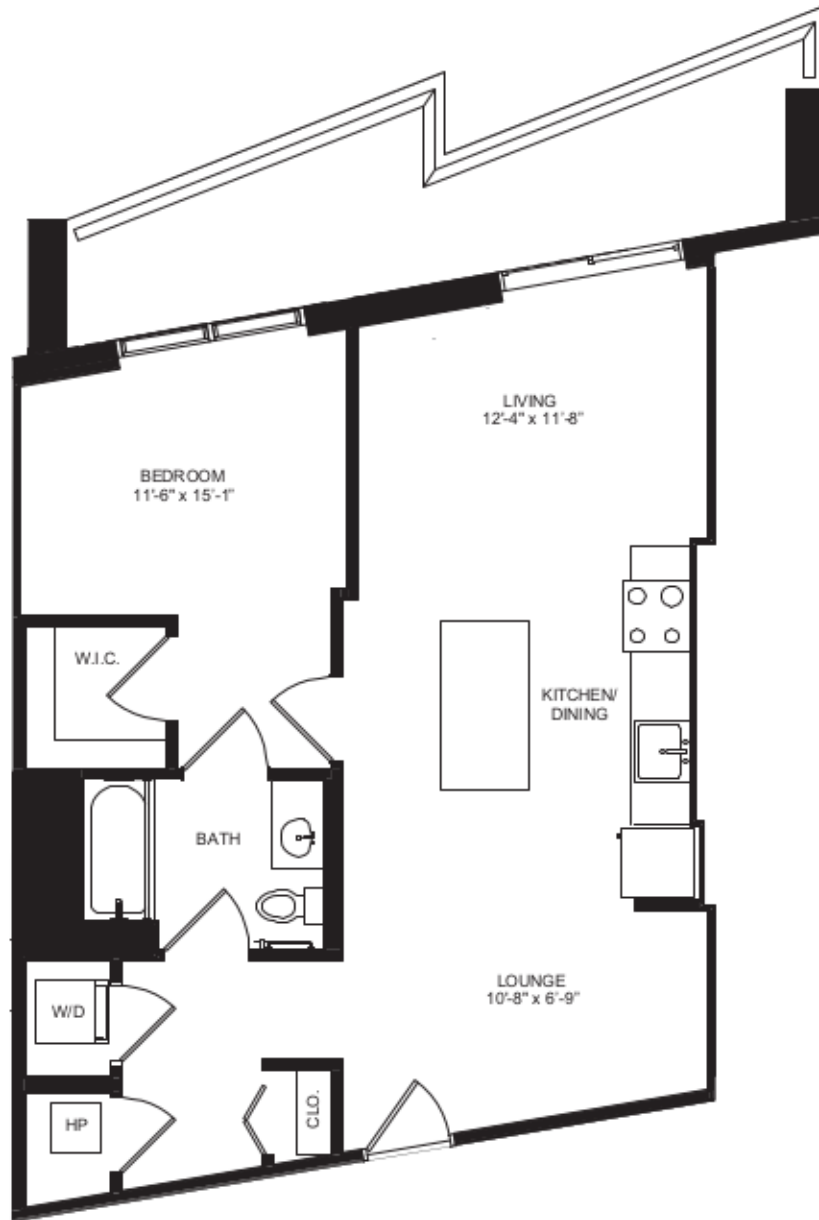

Unit 12

LEVEL 6-31 - 1 BED - 1 BATH - 804 SQ FT

VIEW NORTH

apartment

rent

availability