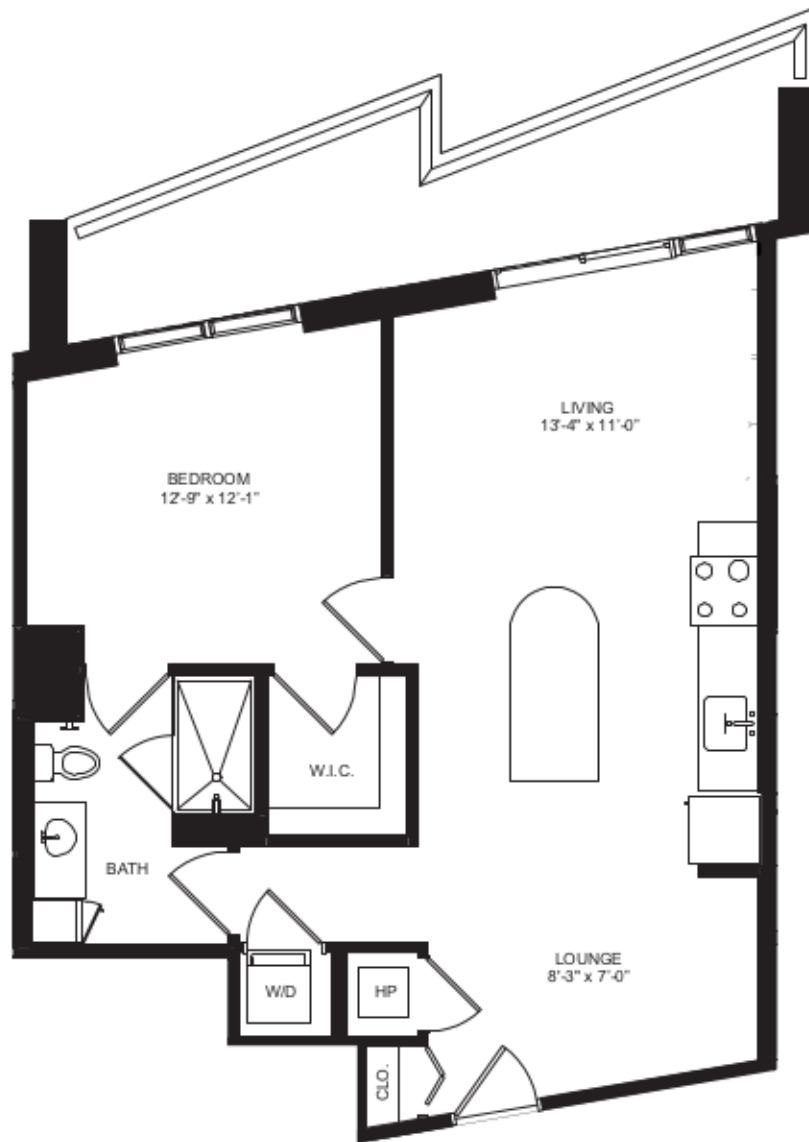

Unit 10

LEVEL 6-31 - 1 BED - 1 BATH - 745 SQ FT

VIEW NORTH

apartment

rent

availability